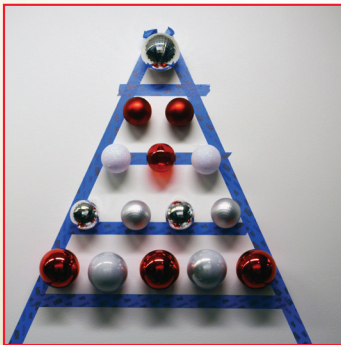

12 COMMAND™ BRAND HOLIDAY PROJECTS

Ornament Tree

Great wall decor - perfect for small spaces! Easily get into the holiday spirit with an ornament Christmas Tree on your home, apartment or office wall.

Materials needed:

- Holiday ornaments
- ScotchBlue™ Painter's Tape
- Command™ Clear Decorating Clips Value Pack

1) Make your tree template using ScotchBlue™ Painter's Tape. Mark off a triangle, placing horizontal rows of evenly spaced tape to mark where to hang your ornaments.